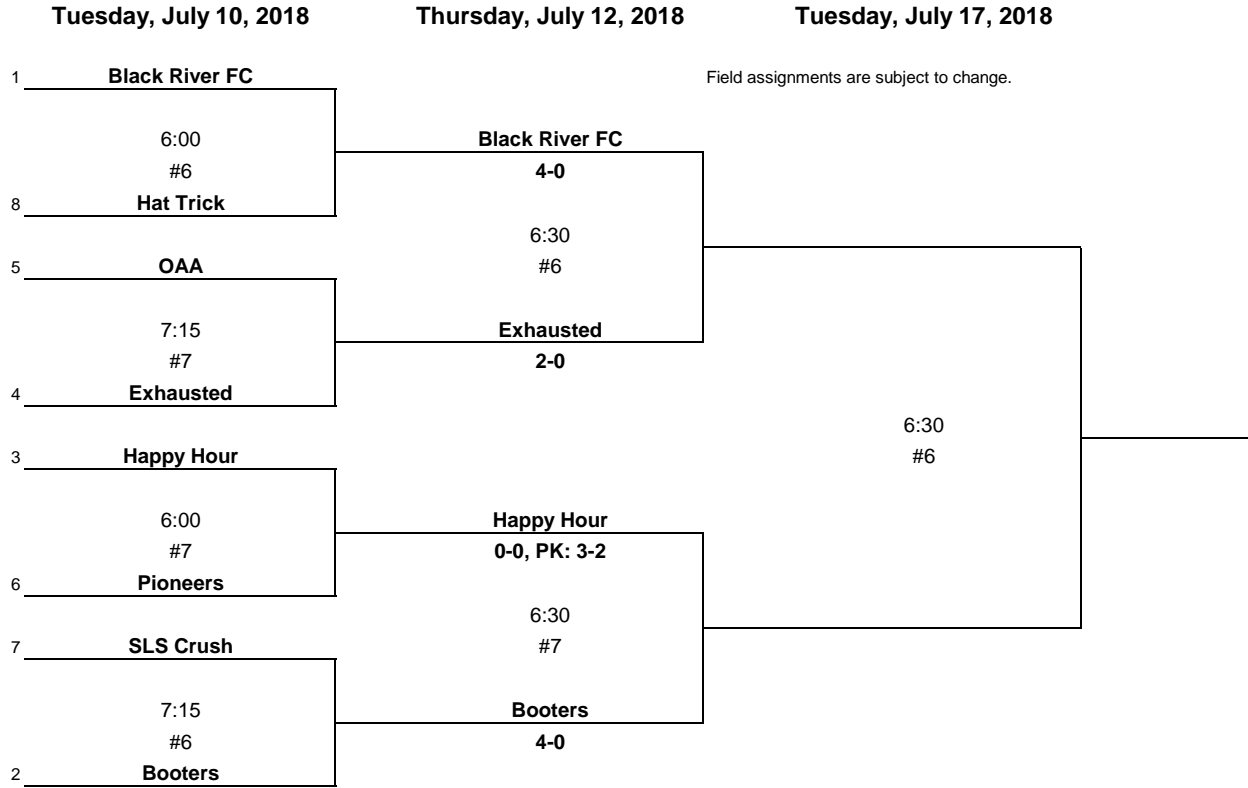

**WOMEN'S SENIOR DIVISION REC-GROUP PLAYOFF SCHEDULE - 2018**  
**SINGLE ELIMINATION**

Top 8 teams qualify for the playoffs.